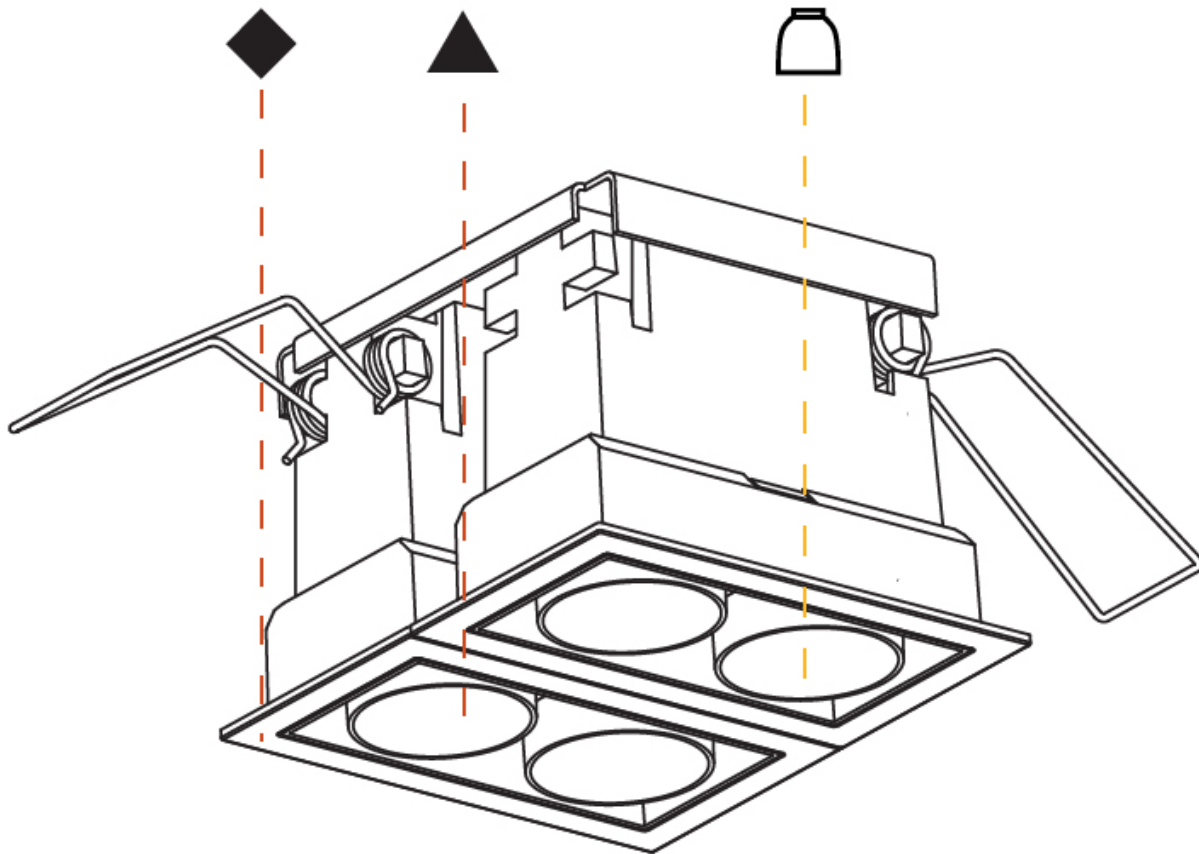

MAGIQ 2X2 CELL KORONA RECESSED

A35637-

PROJECT _____

TYPE _____

SPECIFIER _____

QUANTITY _____

DATE _____