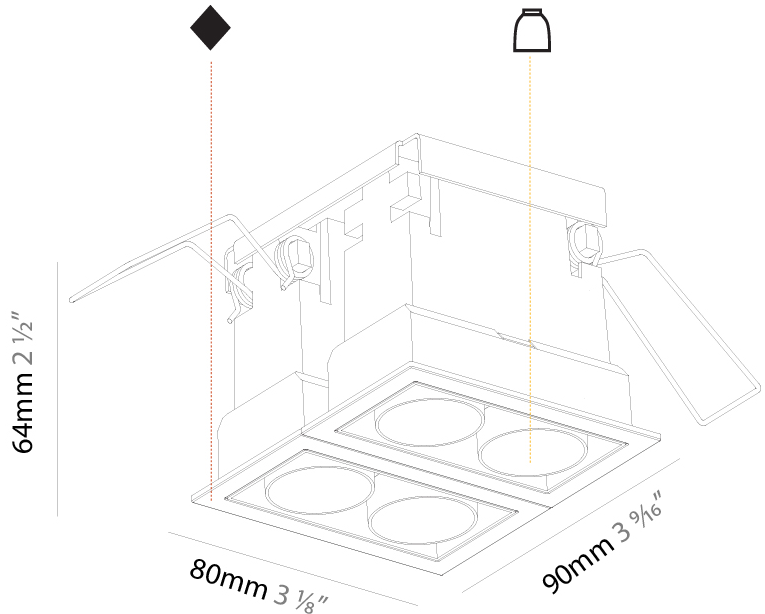

PHYSICAL

Shape: Square
Length (mm): 90
Length (in): 3 ⁹/₁₆
Width (mm): 80
Width (in): 3 ¹/₈
Height (mm): 64
Height (in): 2 ¹/₂
Ceiling Thickness (mm): 10 / 12.5 / 15 / 25 / 30
Ceiling Thickness (in): 3/8 or 1/2 or 9/16 or 1 or 1 3/16
Min. Recessing Depth (mm): 100
Min. Recessing Depth (in): 3 ¹⁵/₁₆
Light Distribution: Downlight
Weight (kg): 0.323
Weight (lbs): 0.71
Fixture Finish: SSR / BKV / CWI / CRY / HAB / UFT / ITA / RUA / FTG / MYG / LOD / PUS / FRO / FUP / KIA / POP / BLS / SPG / MEY / GOH / GUM / CHC / COM / ABZ / JAG / OBR / MOS / ROR
Holder Finish: WHI / BLK
Fixture Material: Aluminum Die Cast
Cut-out Measurements: 73mm / 2 7/8" x 83mm / 3 1/4"

ELECTRICAL

Lamp Type: LED (Zhaga Standard)
Input Wattage (W): 14.3
Total Output Wattage (W): 13
Dimming: Tri-Mode (Non-Dimming and Phase Dimming (120Vac only) and 0-10V Dimming)
Driver Included: No
Driver Location: Recessed Housing
Driver Type: Constant Current - Universal
Driver Class: Class 2
Housing: See components
Input Voltage (V): 120 - 277
Constant Current (MA): 1050

LED

Number of LEDs: 4
Color Temperature (°K): 2700 / 3000 / 3500 / 4000
Max. Delivered Lumen (lm): 781 / 852 / 869 / 887
Nominal Lumen (lm): 880 / 930 / 941 / 960
CRI: >90 CRI
Lamp Life (hrs): 50000

OPTICAL

Reflector: 8 / 18 / 34

RATINGS AND CERTIFICATIONS

Certified By: CSA Certified to UL and CSA Standards
IP rating: IP20

100mm
3 15/16"

10 - 30 mm
3/8" - 1 3/16"

73mm x 83mm
2 7/8" x 3 1/4"