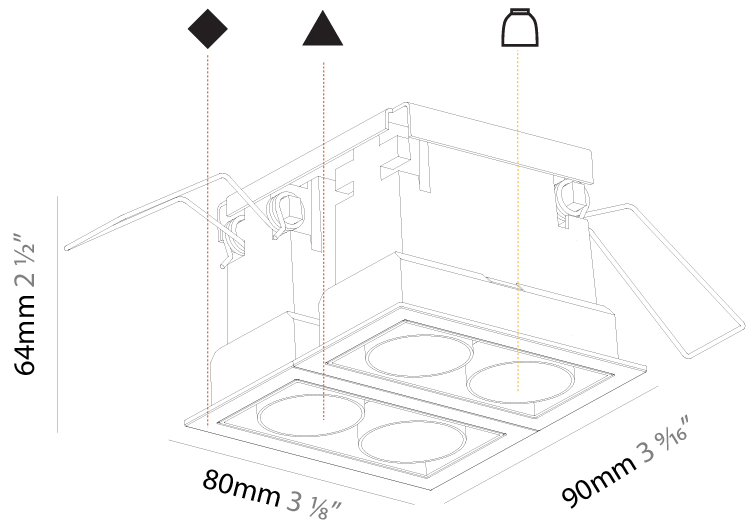

PHYSICAL

Shape: Square
Length (mm): 80
Length (in): 3 1/8
Width (mm): 90
Width (in): 3 9/16
Height (mm): 64
Height (in): 2 1/2
Ceiling Thickness (mm): 10 / 12.5 / 15 / 25 / 30
Ceiling Thickness (in): 3/8 or 1/2 or 9/16 or 1 or 1 3/16
Min. Recessing Depth (mm): 100
Min. Recessing Depth (in): 3 15/16
Light Distribution: Downlight
Weight (kg): 0.265
Weight (lbs): 0.58
Fixture Finish: SSR / BKV / CWI / CRY / HAB / UFT / ITA / RUA / FTG / MYG / LOD / PUS / FRO / FUP / KIA / POP / BLS / SPG / MEY / GOH / GUM / CHC / COM / ABZ / JAG / OBR / MOS / ROR
Holder Finish: WHI / BLK
Fixture Material: Aluminum Die Cast
Cut-out Measurements: 73mm / 2 7/8" x 38mm / 1 1/2"

ELECTRICAL

Lamp Type: LED (Zhaga Standard)
Input Wattage (W): 17.8
Total Output Wattage (W): 13
Dimming: Tri-Mode (Non-Dimming and Phase Dimming (120Vac only) and 0-10V Dimming)
Driver Included: No
Driver Location: Recessed Housing
Driver Type: Constant Current - Universal
Driver Class: Class 2
Housing: See components
Input Voltage (V): 120 - 277
Constant Current (MA): 1050

LED

Number of LEDs: 4
Color Temperature (°K): 2700 / 3000 / 3500 / 4000
Max. Delivered Lumen (lm): Max 880
Nominal Lumen (lm): 880 / 960 / 980 / 1000
CRI: >90 CRI
Lamp Life (hrs): 50000

OPTICAL

Reflector: 8 / 18 / 34

RATINGS AND CERTIFICATIONS

Certified By: CSA Certified to UL and CSA Standards
IP rating: IP20